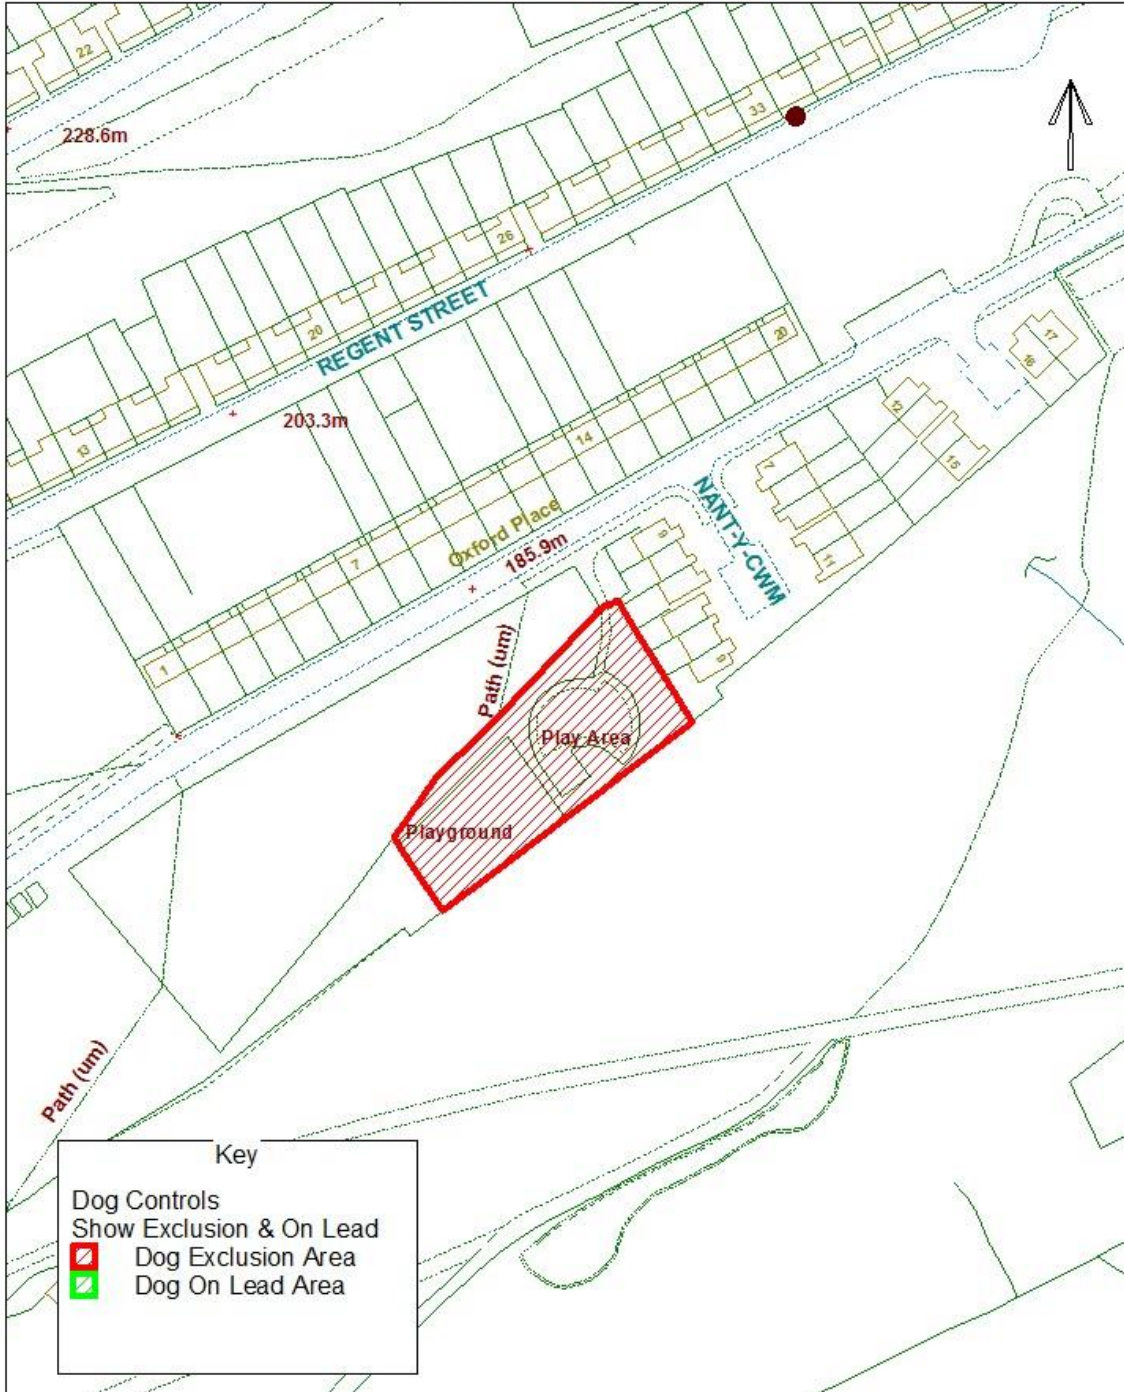

Blaenau Gwent County Borough Council

Dog Controls - Public Space Protection Order

Order Ref. No: PSPO-DC-003

Site Name: Playground at Oxford Place, Llanhilleth

Easting: 322408 Northing: 200623

Reproduced from the Ordnance Survey Mapping with the permission of Her Majesty's Stationary Office (C) Crown Copyright. Unauthorised reproduction infringes Crown Copyright and may lead to prosecution or civil proceedings. BGDCB - LA09002L.

Atgynwyd o Fapan'r Ordnance Survey osodolion Rhodri Llyda Eri (Kwntrol) o'r Hwffrwyd y Gwm. Yn eiddo atgynwriad heb awdurdod yr eiddo Hwffrwyd y Gwm. A gall arwain at enyddid neu osodolion sŵl. BGDCB - LA09002L.