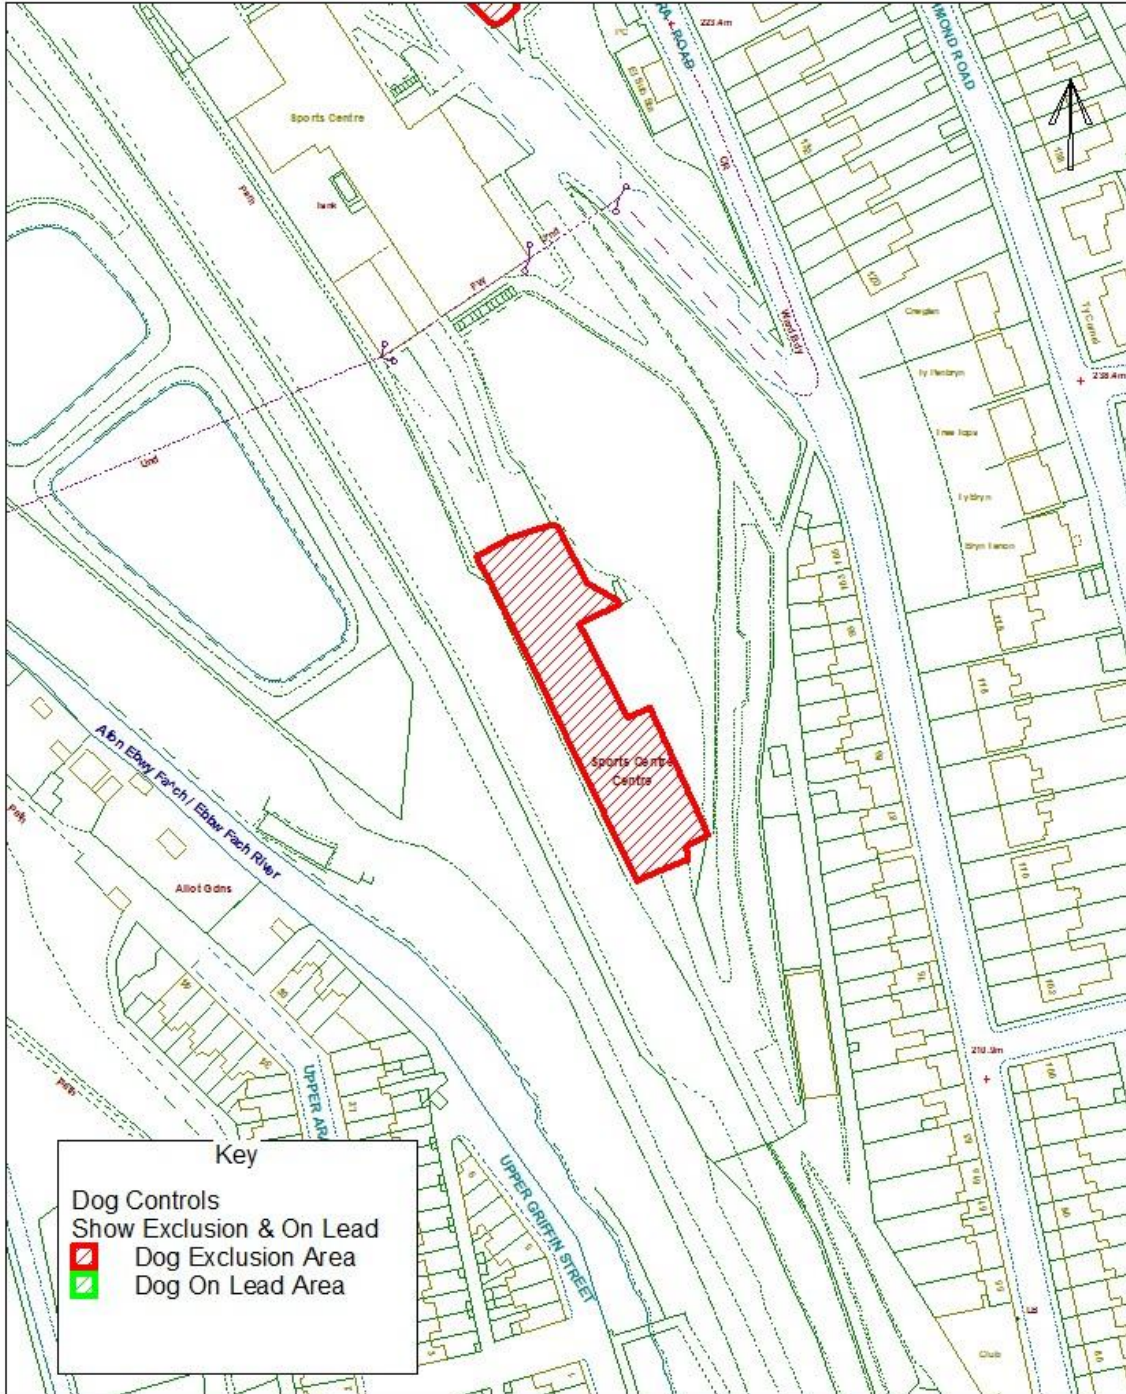

Blaenau Gwent County Borough Council

Dog Controls - Public Space Protection Order

Order Ref. No: PSPO-DC-016

Site Name: Sports Centre, Vivian Street, Abertillery.

Easting: 322030 Northing: 203480

Reproduced from the Ordnance Survey Mapping with the permission of Her Majesty's Stationary Office (C) Crown Copyright. Unauthorised reproduction infringes Crown Copyright and may lead to prosecution or civil proceedings. BGCC - LA09002L.

Atgynwnged o Fapanil Ordnance Survey osodolion Rhodri Llyda Eri (Kwntwr) (c) Howffrant y Gwmwl. Yn eidd atgynwnged heb awdurdod yr eidd Howffrant y Gwmwl a gall arwain at orywiad neu orywiad sŵl. BGCC - LA09002L.