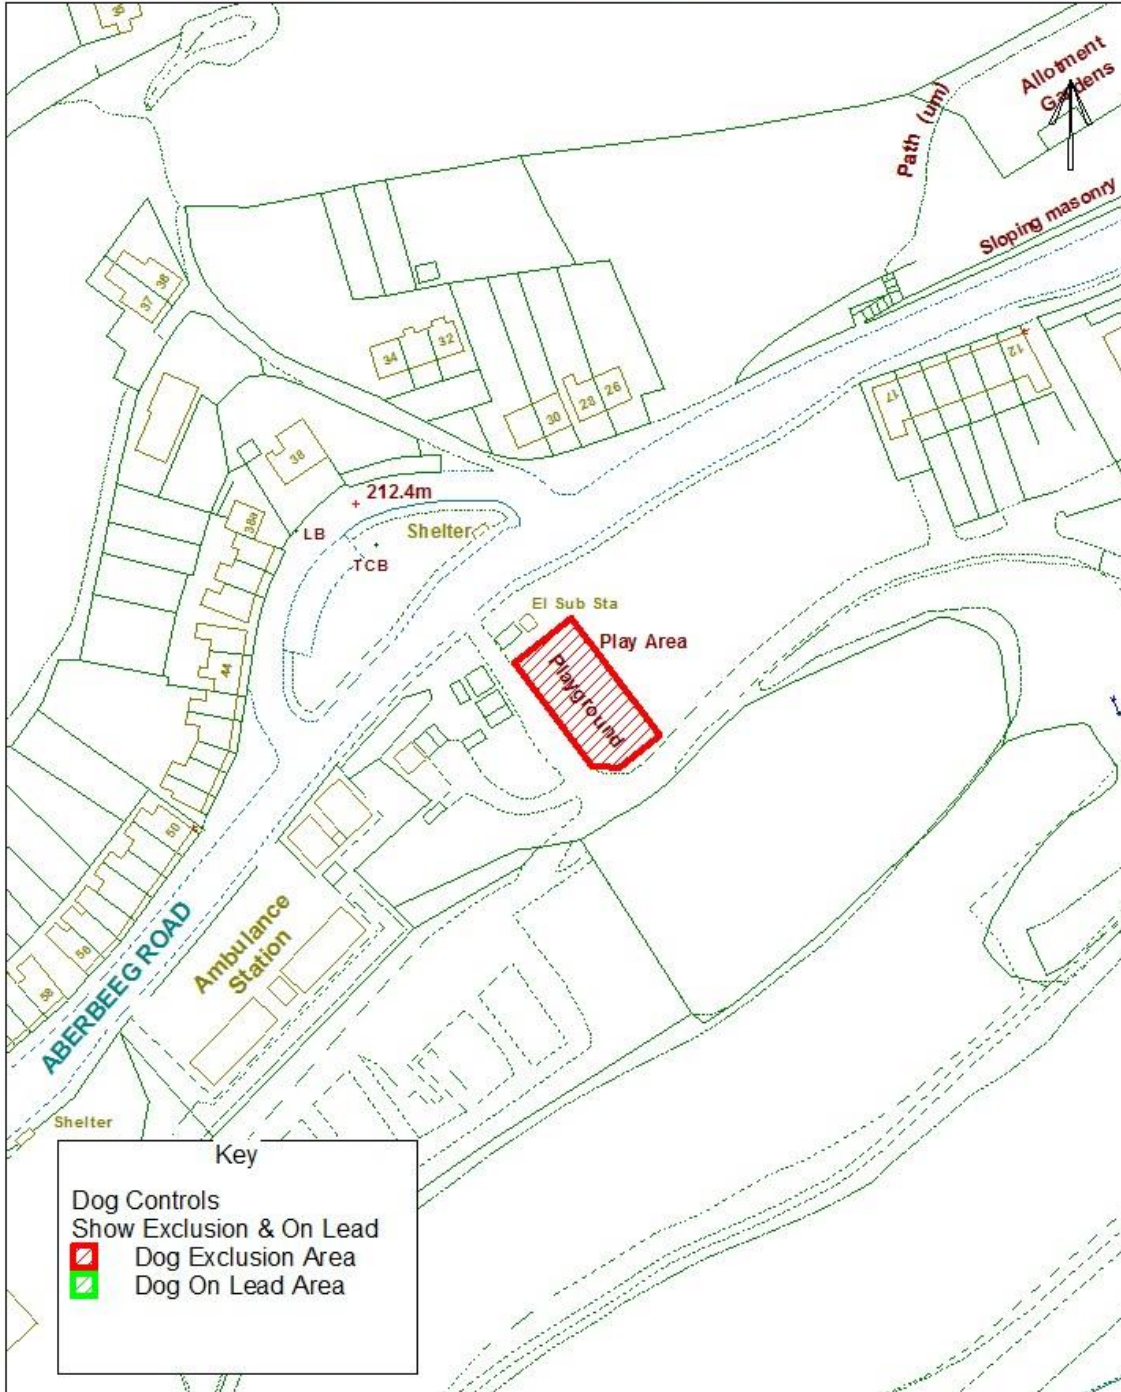

Blaenau Gwent County Borough Council

Dog Controls - Public Space Protection Order

Order Ref. No: PSPO-DC-011

Site Name: Playground at Warm Turn, Aberbeeg Road, Abertillery.

Easting: 321511 Northing: 202691

Reproduced from the Ordnance Survey Mapping with the permission of Her Majesty's Stationary Office (C) Crown Copyright. Unauthorised reproduction infringes Crown Copyright and may lead to prosecution or civil proceedings. BGDCB - LA06002L. Agwyrddynid o Fapanir Ordnance Survey osodolion Rhodri Llyda Eri (Kwntwr) (c) Howffrant y Gornn. Yrdded agwyrddynid heb awdurdod yr twn Howffrant y Gornn a gall arwain at orywiad neu orystroer sŵn. BGDCB - LA06002L.