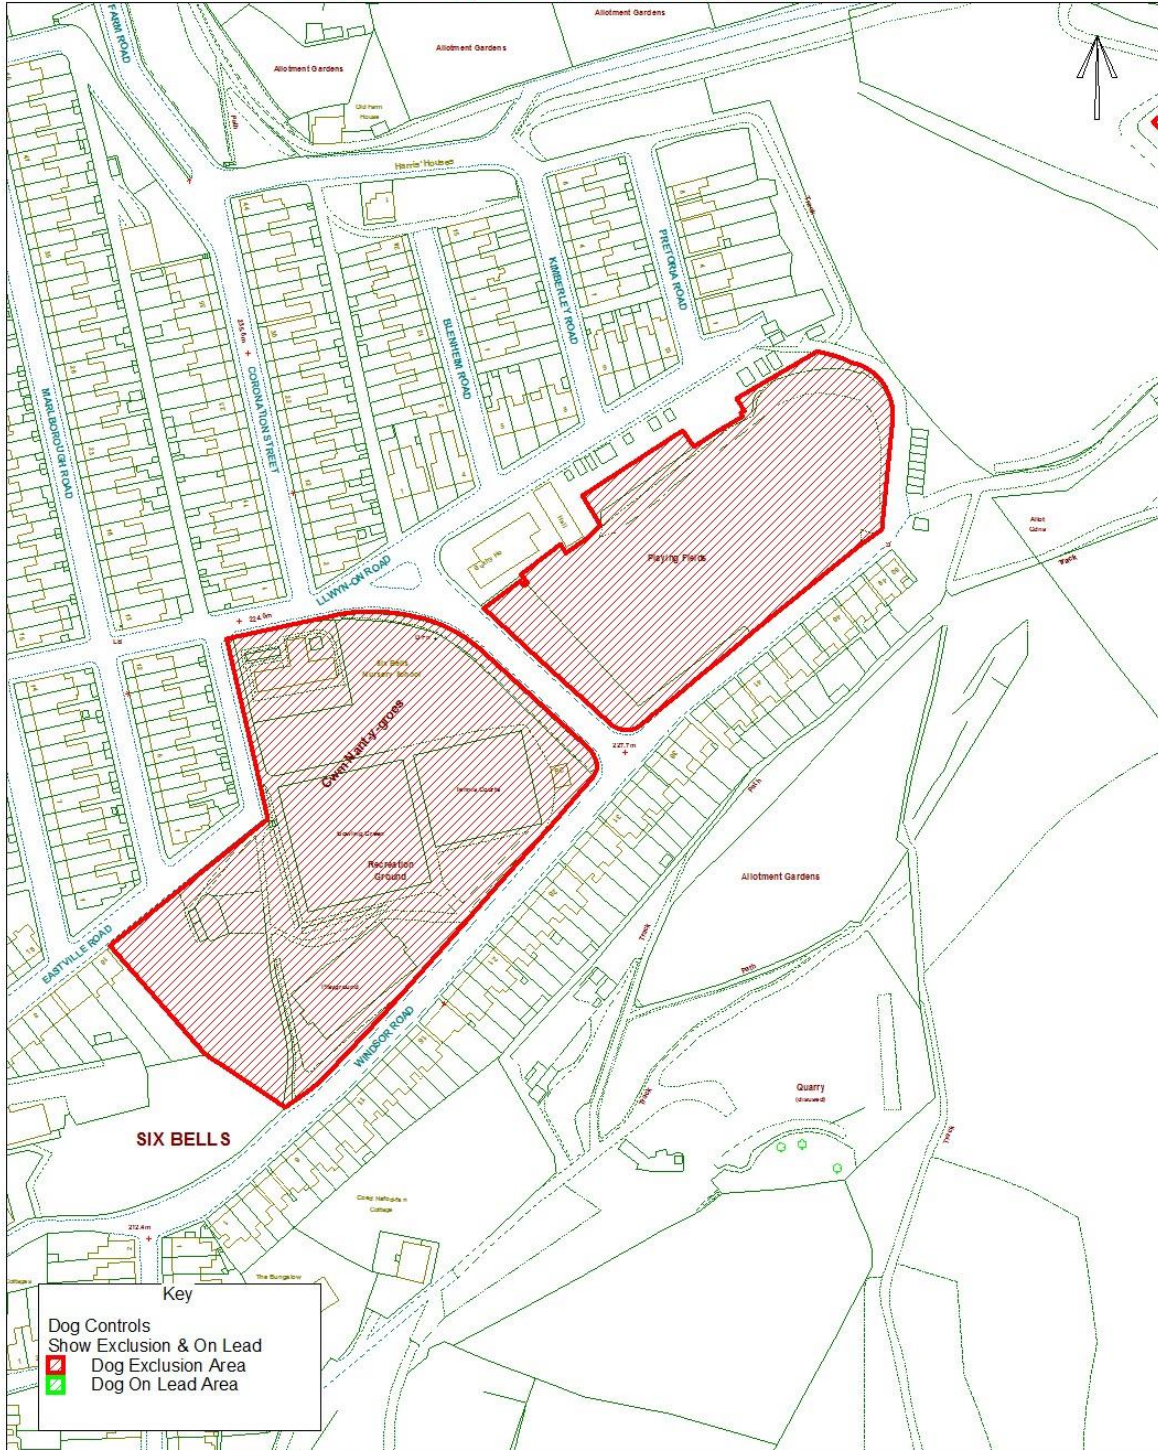

Blaenau Gwent County Borough Council

Dog Controls - Public Space Protection Order

Order Ref. No:	PSPO-DC-012 & PSPO-DC-013
Site Name:	Six Bells Park & Playing field at Windsor Road, Six Bells, Abertillery.
Easting:	322418
Northing:	203235