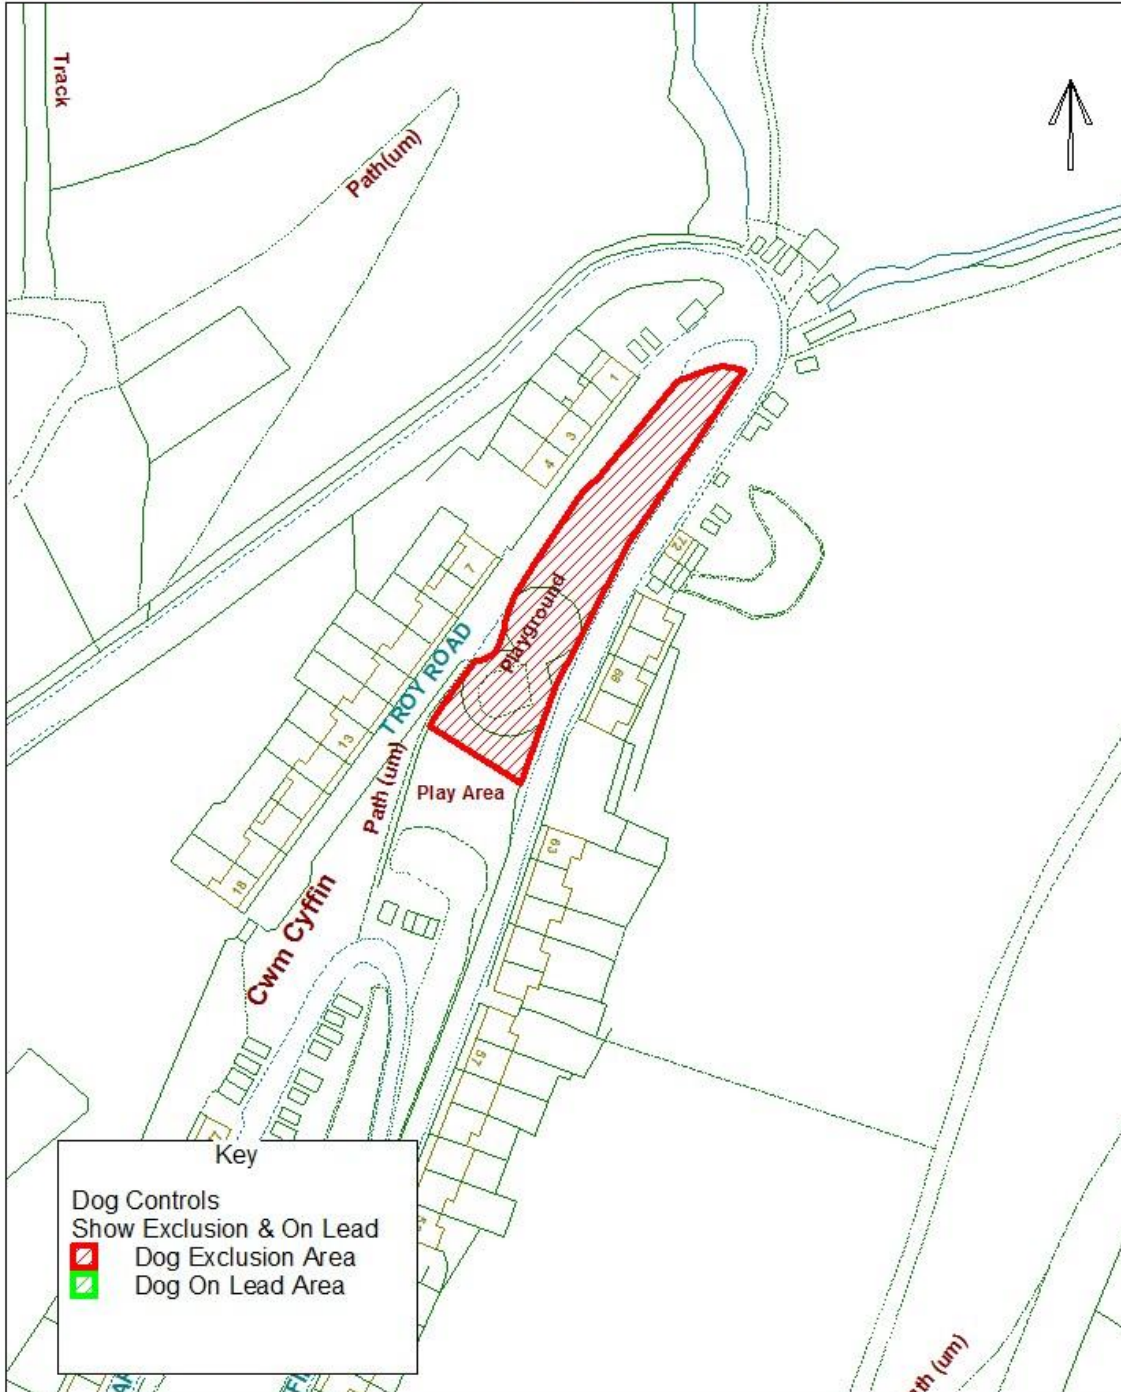

Blaenau Gwent County Borough Council

Dog Controls - Public Space Protection Order

Order Ref. No: PSPO-DC-005

Site Name: Playground at Troy Road, Llanhilleth

Easting: 321994 Northing: 201224

Atgynwnged o Fapan'r Ordnance Survey osodolion Rhodwri Llyda Eri (Kwntwr) (c) Howffraint y Gwlad. Yn eidd atgofnwrdd heb awdurdod yr eidd Howffraint y Gwlad a gall arwain at enwydd neu oeroster sŵn. BGDCB - LA69002L.