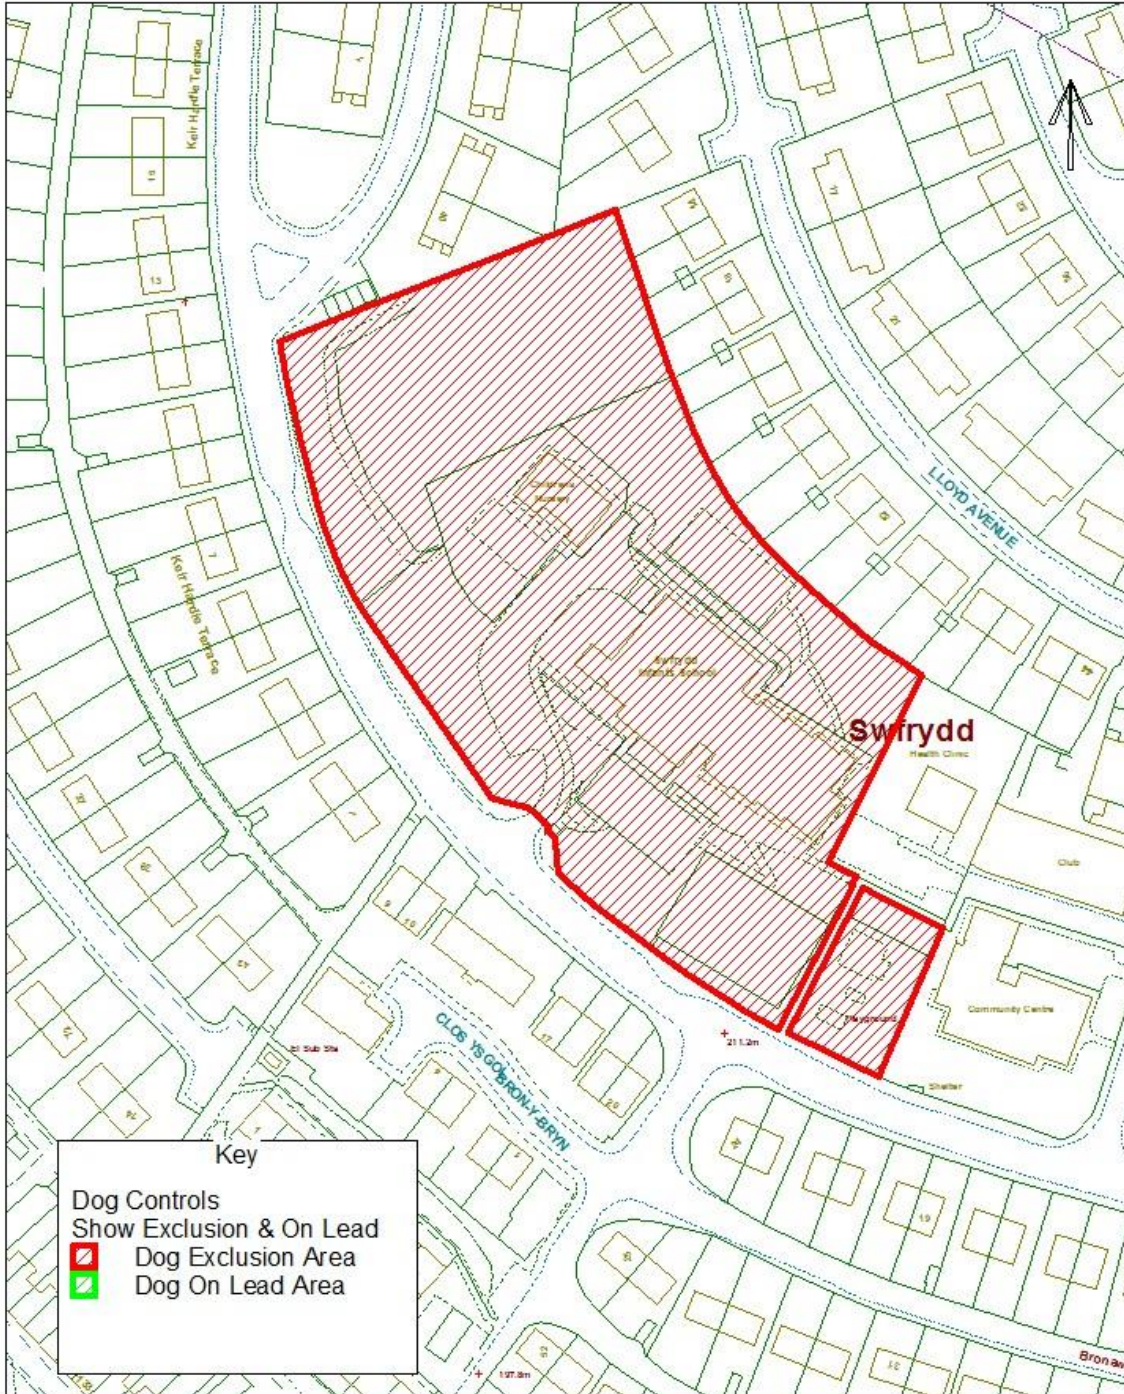

Blaenau Gwent County Borough Council

Dog Controls - Public Space Protection Order

Order Ref. No: PSpO-DC-001 & PSpO-DC-002

Site Name: Playground & Swffryd Primary School, Swffryd Road, Swffryd.

Easting: 321594 Northing: 198906

Reproduced from the Ordnance Survey Mapping with the permission of Her Majesty's Stationary Office (C) Crown Copyright. Unauthorised reproduction infringes Crown Copyright and may lead to prosecution or civil proceedings. BGCBC - LA69002L.

Atgynhwybodaeth o Fapanol Ordnance Survey osodolion Rhodri Ilydd a'i (Mawrth) a'i (Hawtraff) y Gwmwl. Yn eiddo atgynhwybodaeth yr eiddo Rhodri Ilydd a'i (Mawrth) y Gwmwl. BGCBC - LA69002L.